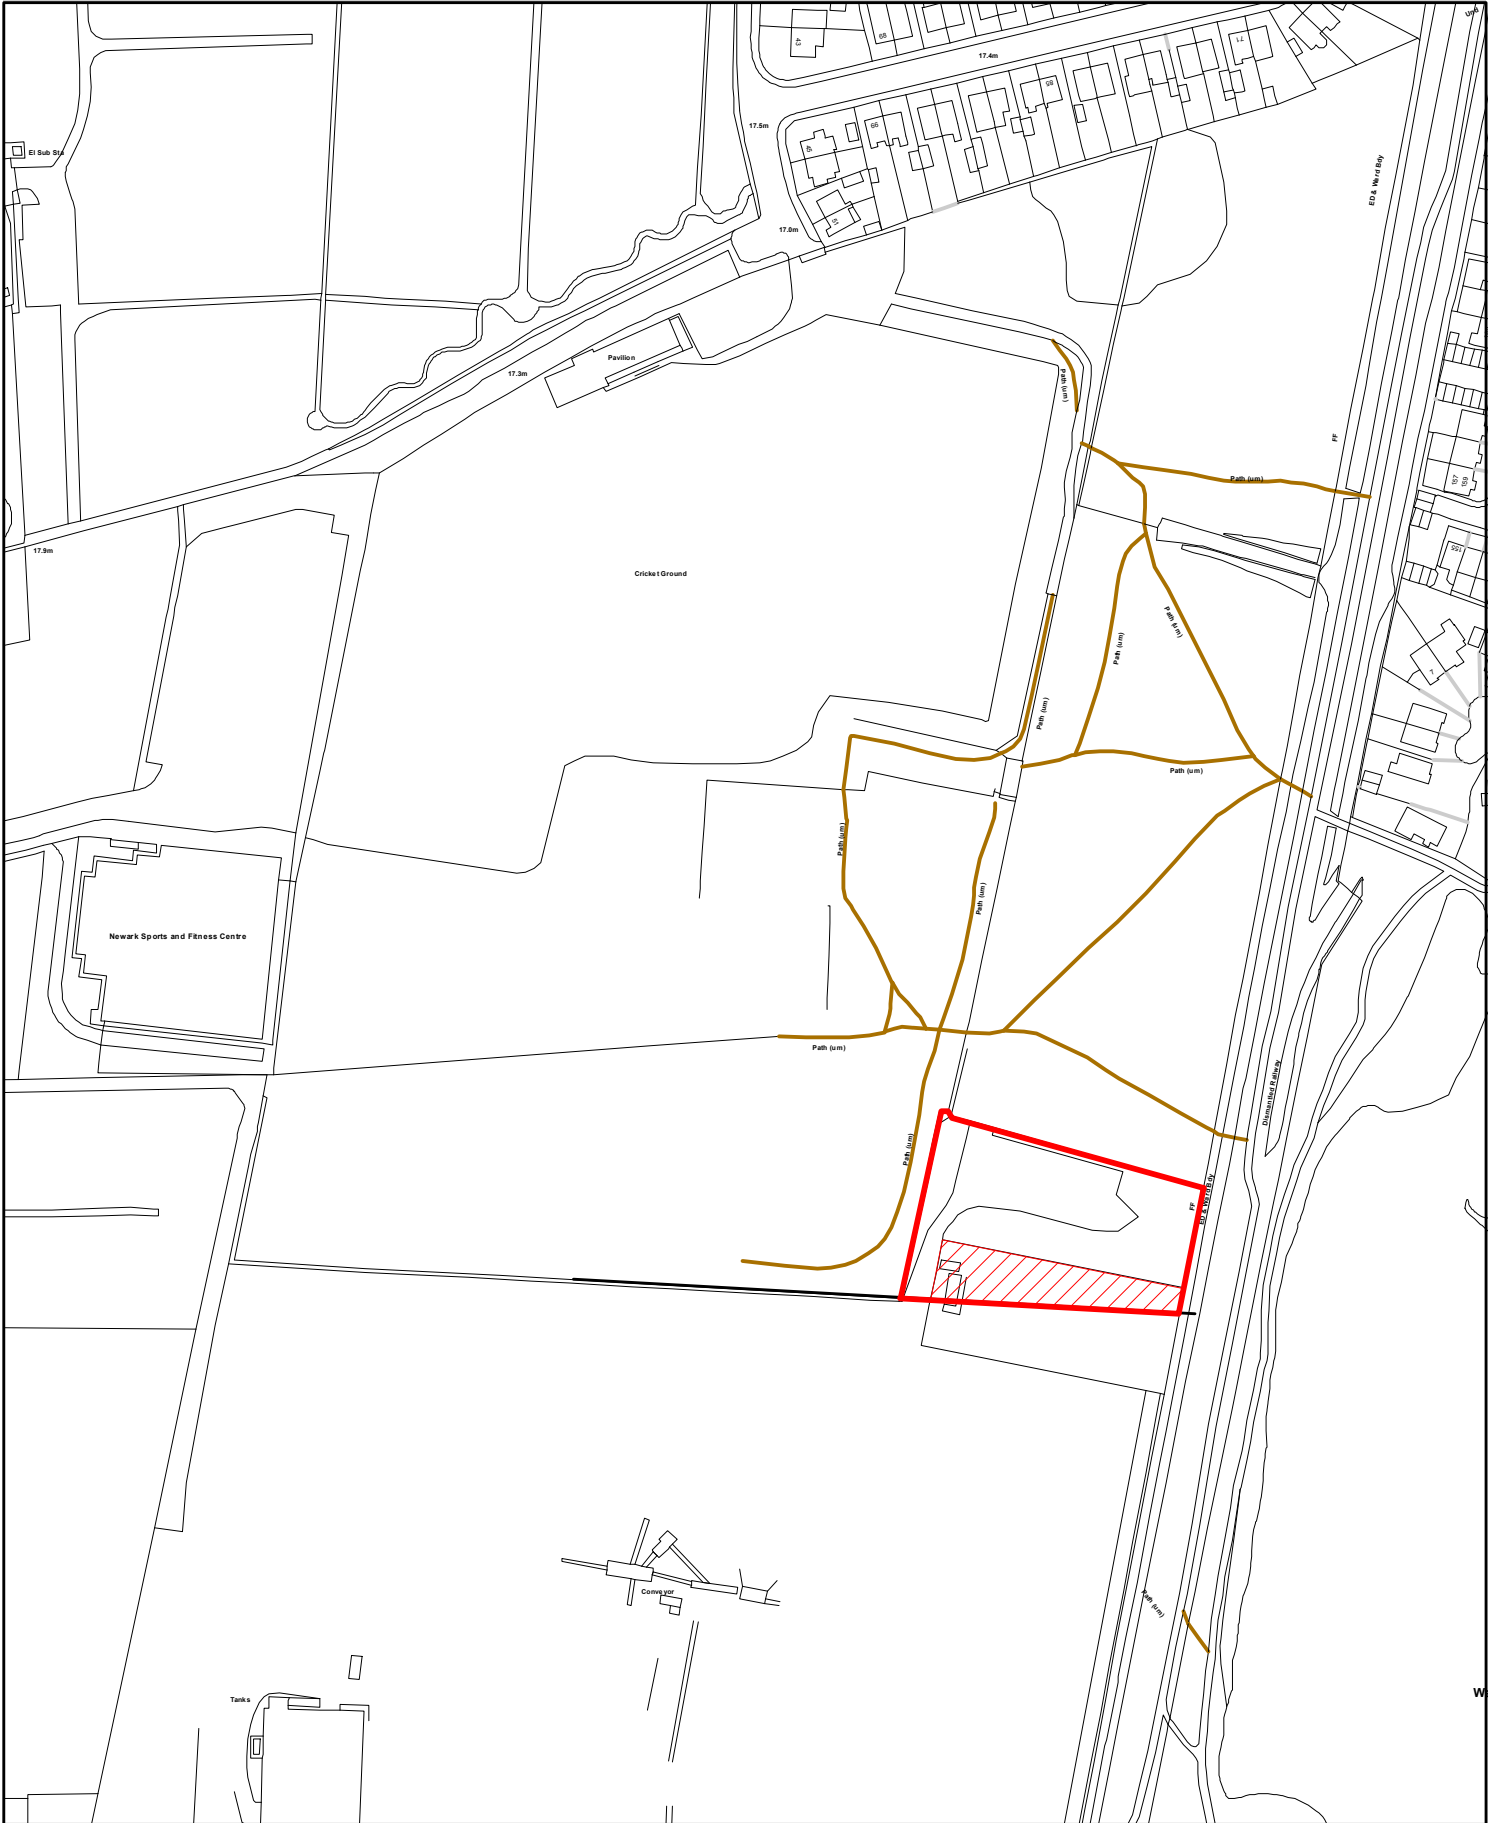

Asset Management

© Crown Copyright and database right 2018 Ordnance Survey. Licence 100022288. Date: 07/06/2018

Tarmac Additional land
Community and Activity Village
Nottinghamshire
For Identification Purposes Only

Date:<Double click to insert>
Grid Ref: SK<Double click to insert>
Scale: 1:2,250